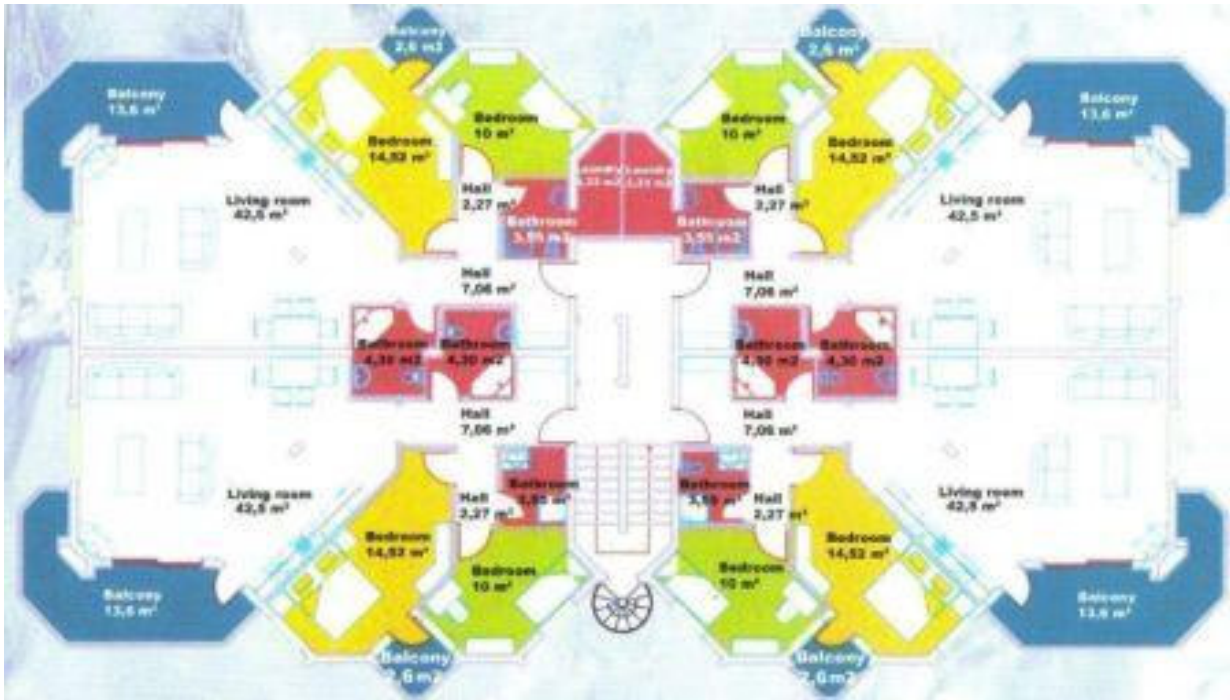

And all paperwork is done by one of most respected law firms in Turkey Ergün & Ergün.
All together – where do you find a safer way buying property in Turkey?

Plan normal apartments. 4 apartments each floor.

Prices Pearl Mahmutlar

Please find prices and which apartments are left at our danish homepage.